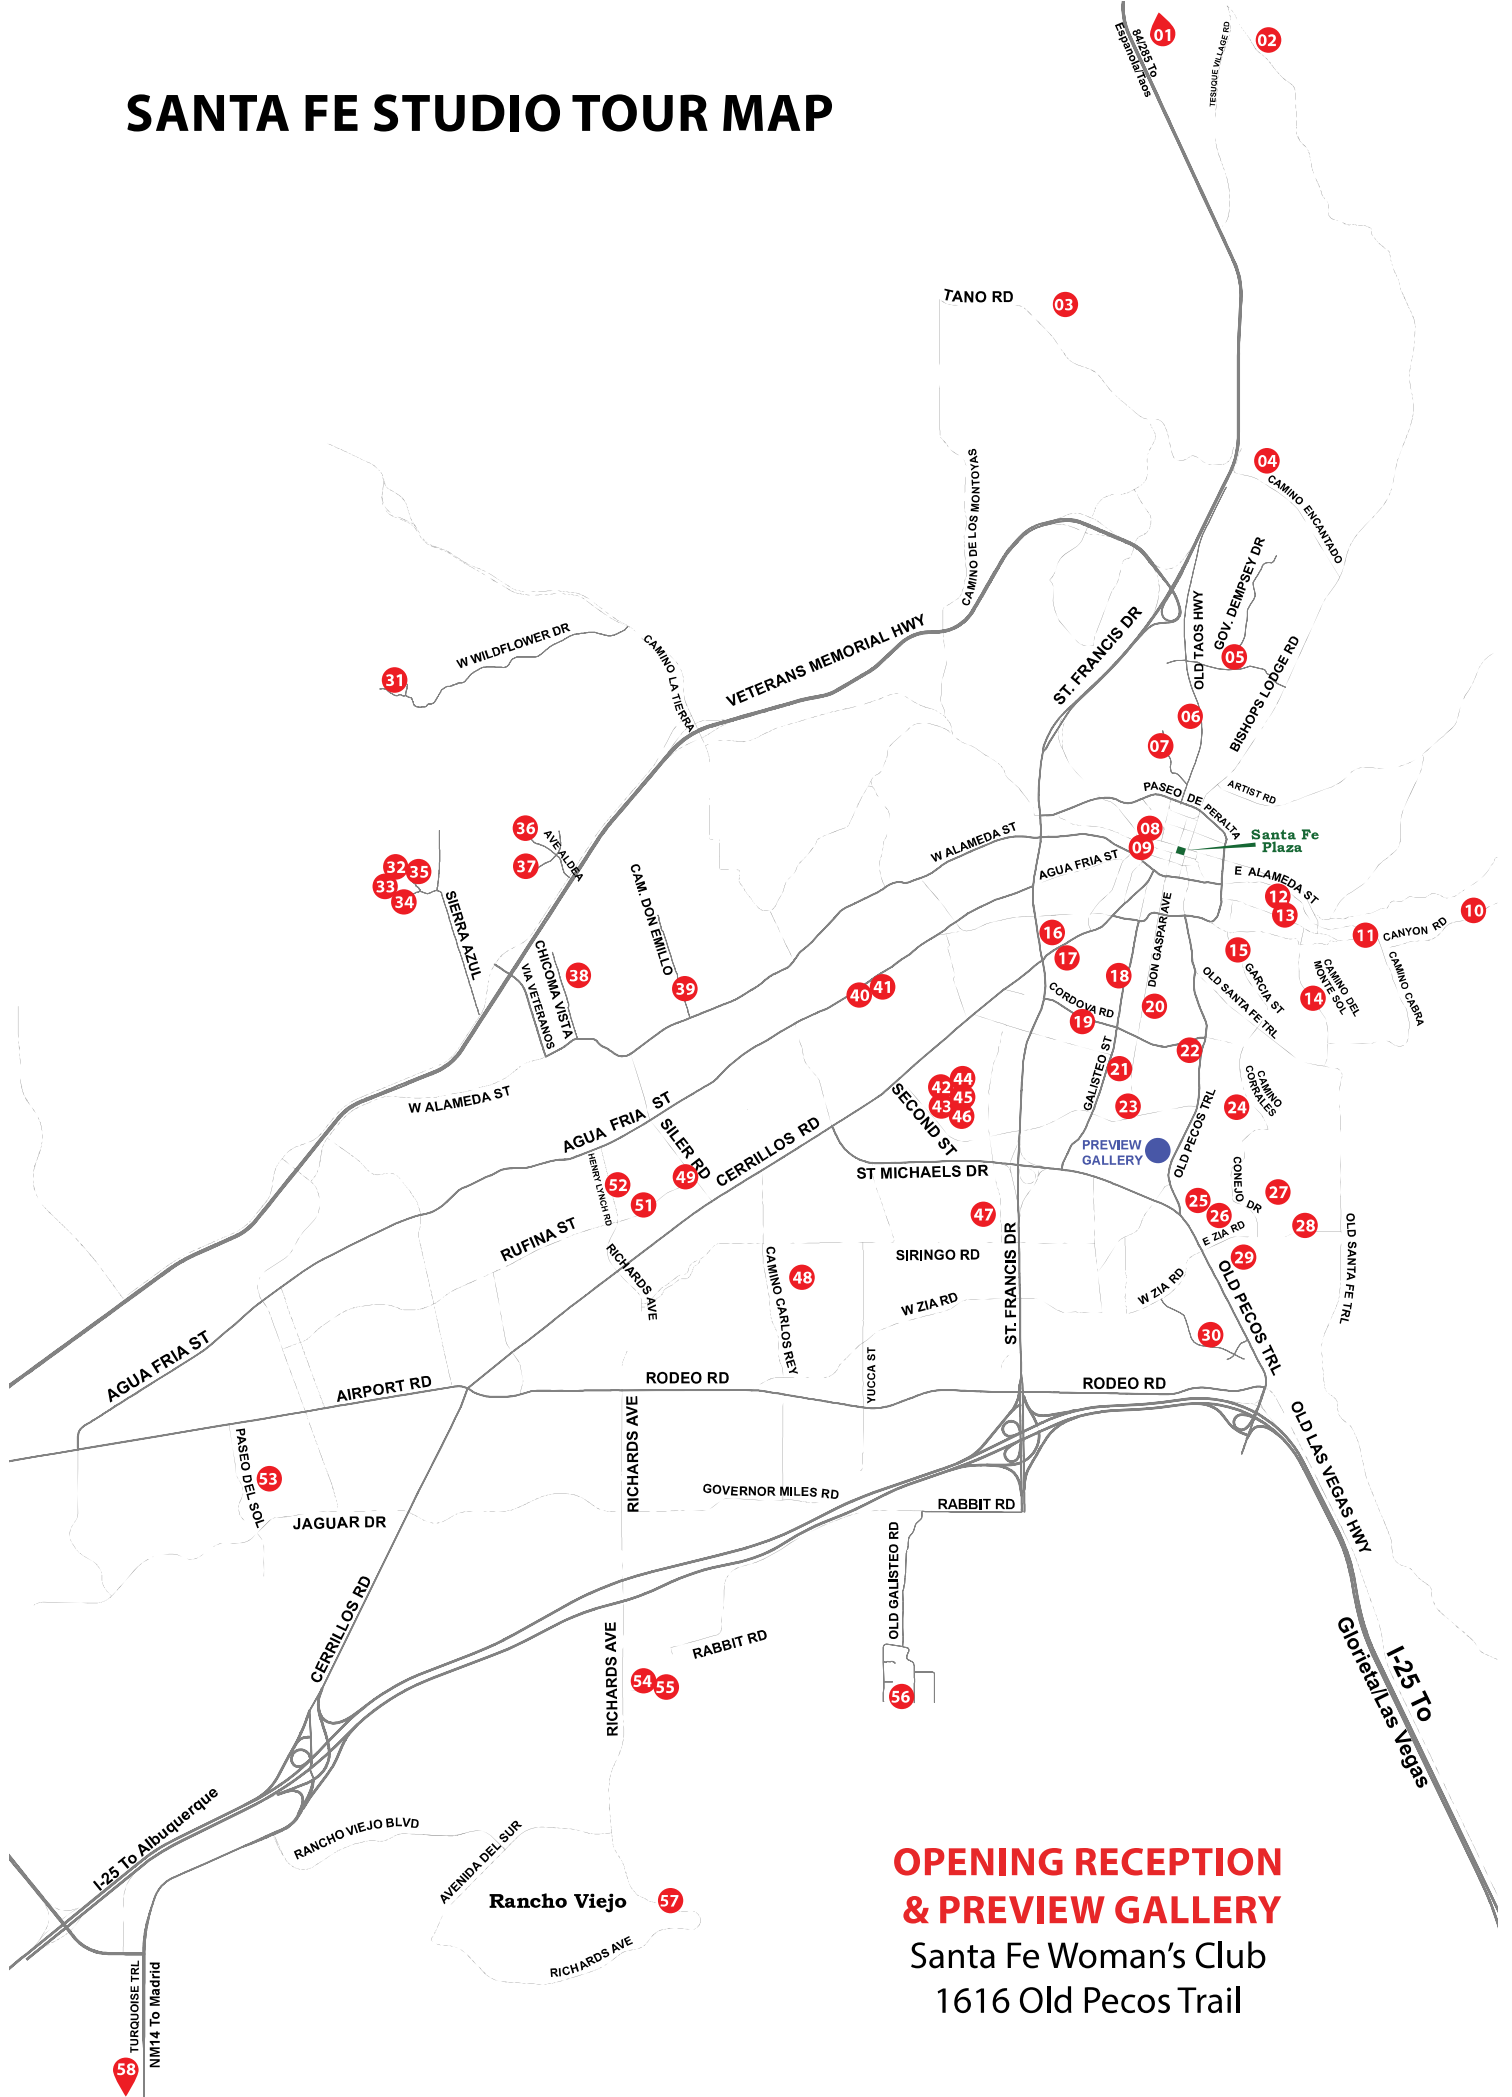

SANTA FE STUDIO TOUR MAP

**OPENING RECEPTION
& PREVIEW GALLERY**
Santa Fe Woman's Club
1616 Old Pecos Trail

58
TURQUOISE TRL
NM14 To Madrid

2019 TOUR DATES:

OPENING RECEPTION

Santa Fe Woman's Club
1616 Old Pecos Trail • Santa Fe, NM 87505
Friday, **June 14, 5–8pm**